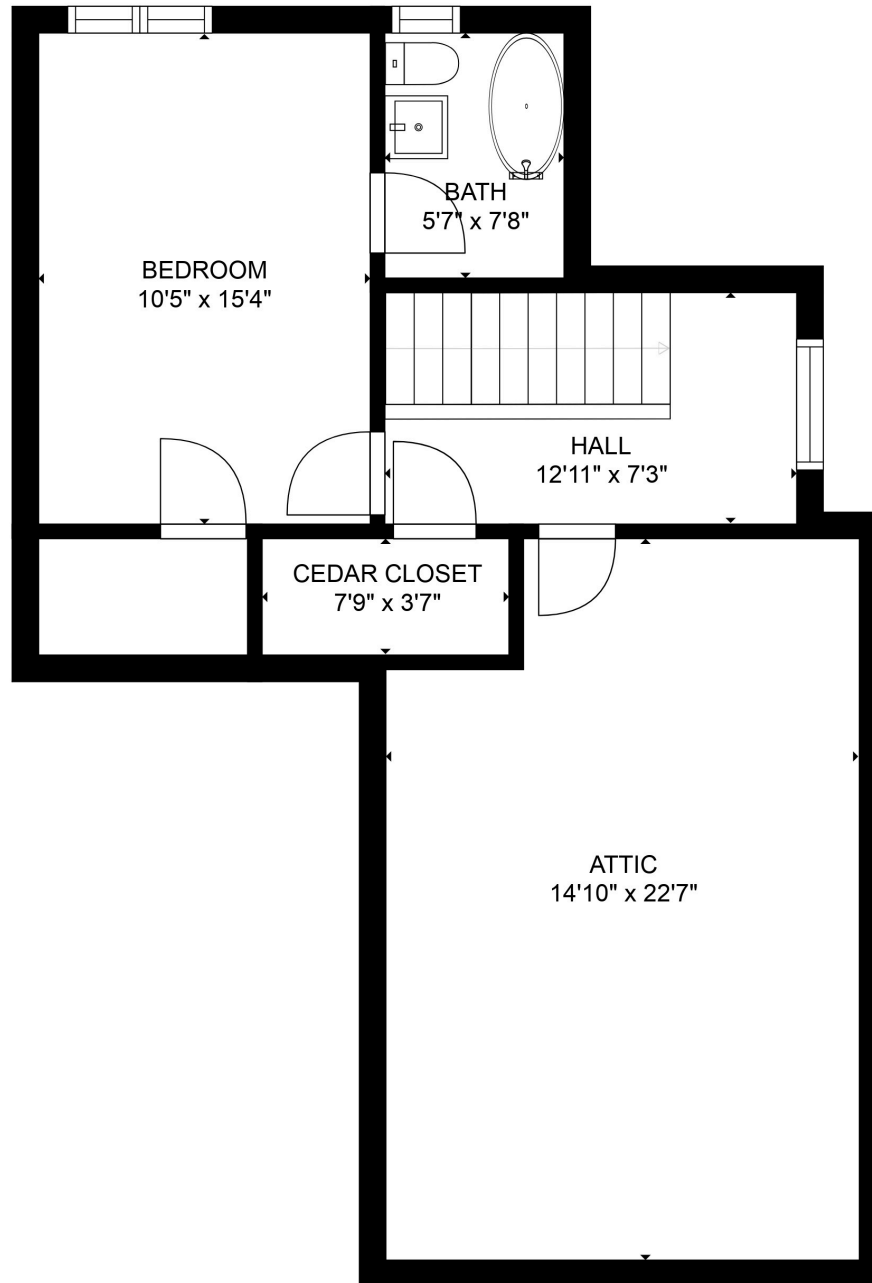

GROSS INTERNAL AREA

FLOOR 1: 1344 sq. ft, FLOOR 2: 1440 sq. ft

FLOOR 3: 1384 sq. ft, FLOOR 4: 692 sq. ft

TOTAL: 4860 sq. ft

SIZE AND DIMENSIONS ARE APPROXIMATE. ACTUAL MAY VARY.

GROSS INTERNAL AREA

FLOOR 1: 1344 sq. ft, FLOOR 2: 1440 sq. ft

FLOOR 3: 1384 sq. ft, FLOOR 4: 692 sq. ft

TOTAL: 4860 sq. ft

SIZE AND DIMENSIONS ARE APPROXIMATE. ACTUAL MAY VARY.

GROSS INTERNAL AREA

FLOOR 1: 1344 sq. ft, FLOOR 2: 1440 sq. ft

FLOOR 3: 1384 sq. ft, FLOOR 4: 692 sq. ft

TOTAL: 4860 sq. ft

SIZE AND DIMENSIONS ARE APPROXIMATE. ACTUAL MAY VARY.

GROSS INTERNAL AREA

FLOOR 1: 1344 sq. ft, FLOOR 2: 1440 sq. ft

FLOOR 3: 1384 sq. ft, FLOOR 4: 692 sq. ft

TOTAL: 4860 sq. ft

SIZE AND DIMENSIONS ARE APPROXIMATE. ACTUAL MAY VARY.