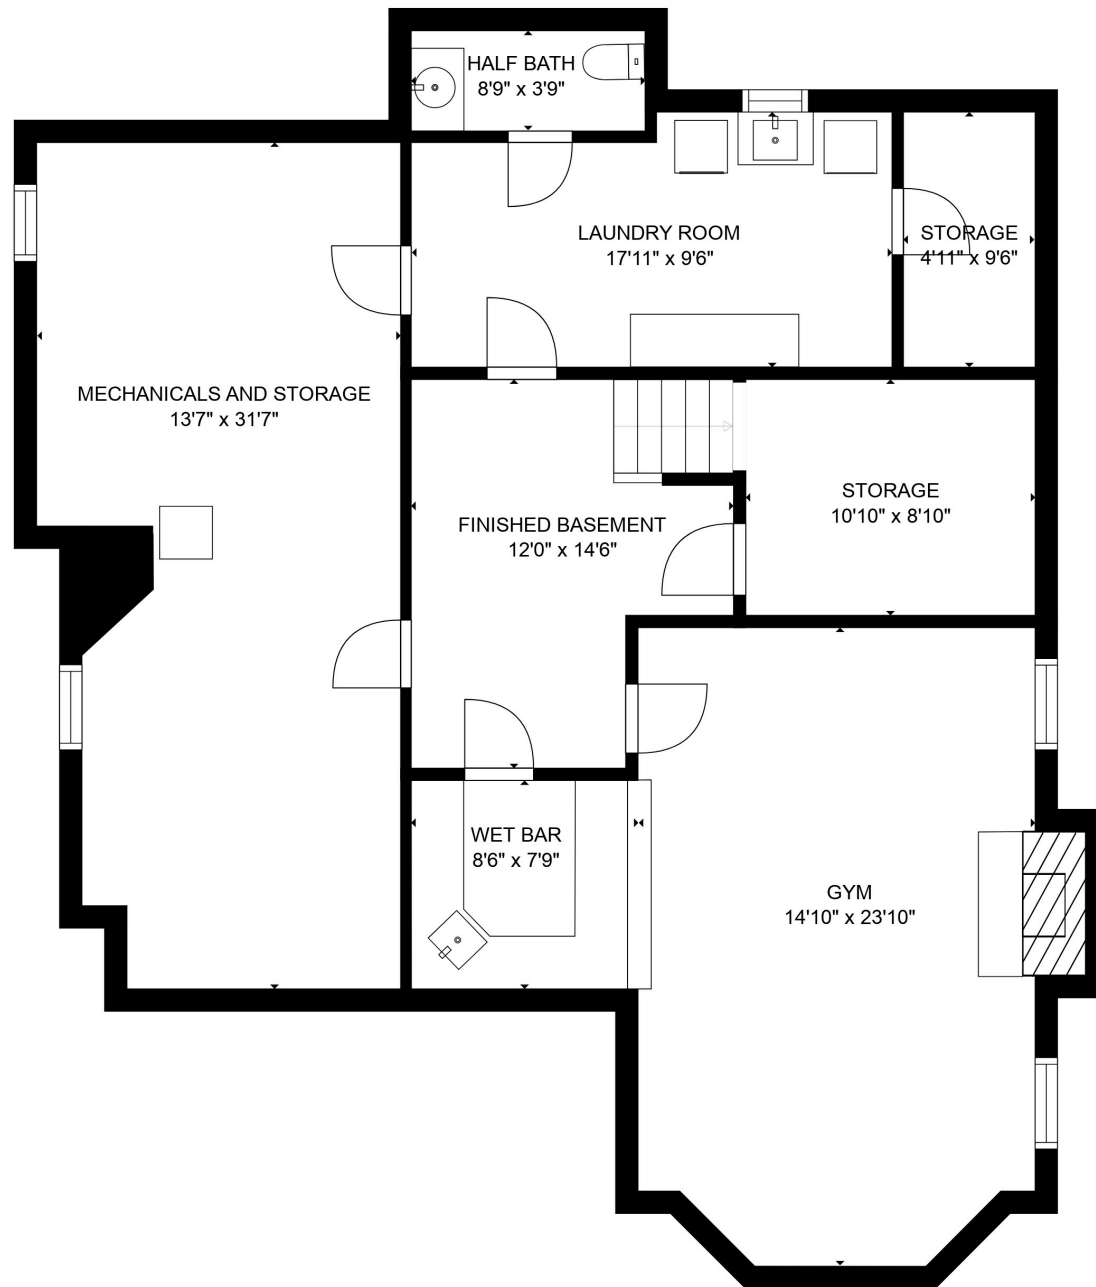

GROSS INTERNAL AREA

FLOOR 1: 1344 sq. ft, FLOOR 2: 1440 sq. ft

FLOOR 3: 1384 sq. ft, FLOOR 4: 692 sq. ft

TOTAL: 4860 sq. ft

SIZE AND DIMENSIONS ARE APPROXIMATE. ACTUAL MAY VARY.

GROSS INTERNAL AREA

FLOOR 1: 1344 sq. ft, FLOOR 2: 1440 sq. ft

FLOOR 3: 1384 sq. ft, FLOOR 4: 692 sq. ft

TOTAL: 4860 sq. ft

SIZE AND DIMENSIONS ARE APPROXIMATE. ACTUAL MAY VARY.

GROSS INTERNAL AREA

FLOOR 1: 1344 sq. ft, FLOOR 2: 1440 sq. ft

FLOOR 3: 1384 sq. ft, FLOOR 4: 692 sq. ft

TOTAL: 4860 sq. ft

SIZE AND DIMENSIONS ARE APPROXIMATE. ACTUAL MAY VARY.

GROSS INTERNAL AREA

FLOOR 1: 1344 sq. ft, FLOOR 2: 1440 sq. ft

FLOOR 3: 1384 sq. ft, FLOOR 4: 692 sq. ft

TOTAL: 4860 sq. ft

SIZE AND DIMENSIONS ARE APPROXIMATE. ACTUAL MAY VARY.