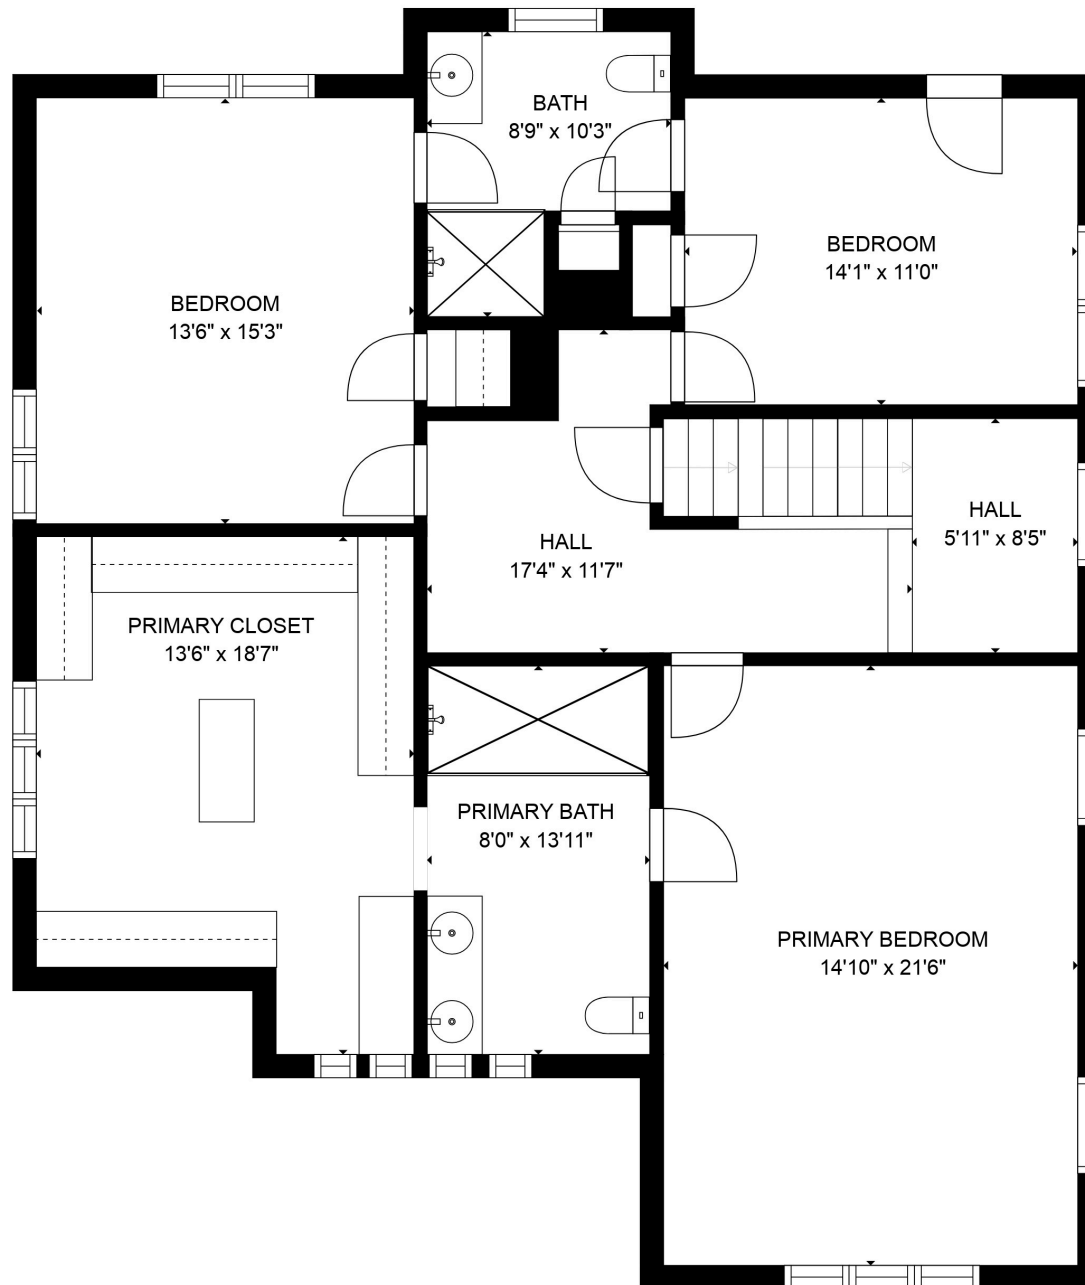

GROSS INTERNAL AREA

FLOOR 1: 1344 sq. ft, FLOOR 2: 1440 sq. ft

FLOOR 3: 1384 sq. ft, FLOOR 4: 692 sq. ft

TOTAL: 4860 sq. ft

SIZE AND DIMENSIONS ARE APPROXIMATE. ACTUAL MAY VARY.

GROSS INTERNAL AREA

FLOOR 1: 1344 sq. ft, FLOOR 2: 1440 sq. ft

FLOOR 3: 1384 sq. ft, FLOOR 4: 692 sq. ft

TOTAL: 4860 sq. ft

SIZE AND DIMENSIONS ARE APPROXIMATE. ACTUAL MAY VARY.

GROSS INTERNAL AREA

FLOOR 1: 1344 sq. ft, FLOOR 2: 1440 sq. ft

FLOOR 3: 1384 sq. ft, FLOOR 4: 692 sq. ft

TOTAL: 4860 sq. ft

SIZE AND DIMENSIONS ARE APPROXIMATE. ACTUAL MAY VARY.

GROSS INTERNAL AREA

FLOOR 1: 1344 sq. ft, FLOOR 2: 1440 sq. ft

FLOOR 3: 1384 sq. ft, FLOOR 4: 692 sq. ft

TOTAL: 4860 sq. ft

SIZE AND DIMENSIONS ARE APPROXIMATE. ACTUAL MAY VARY.